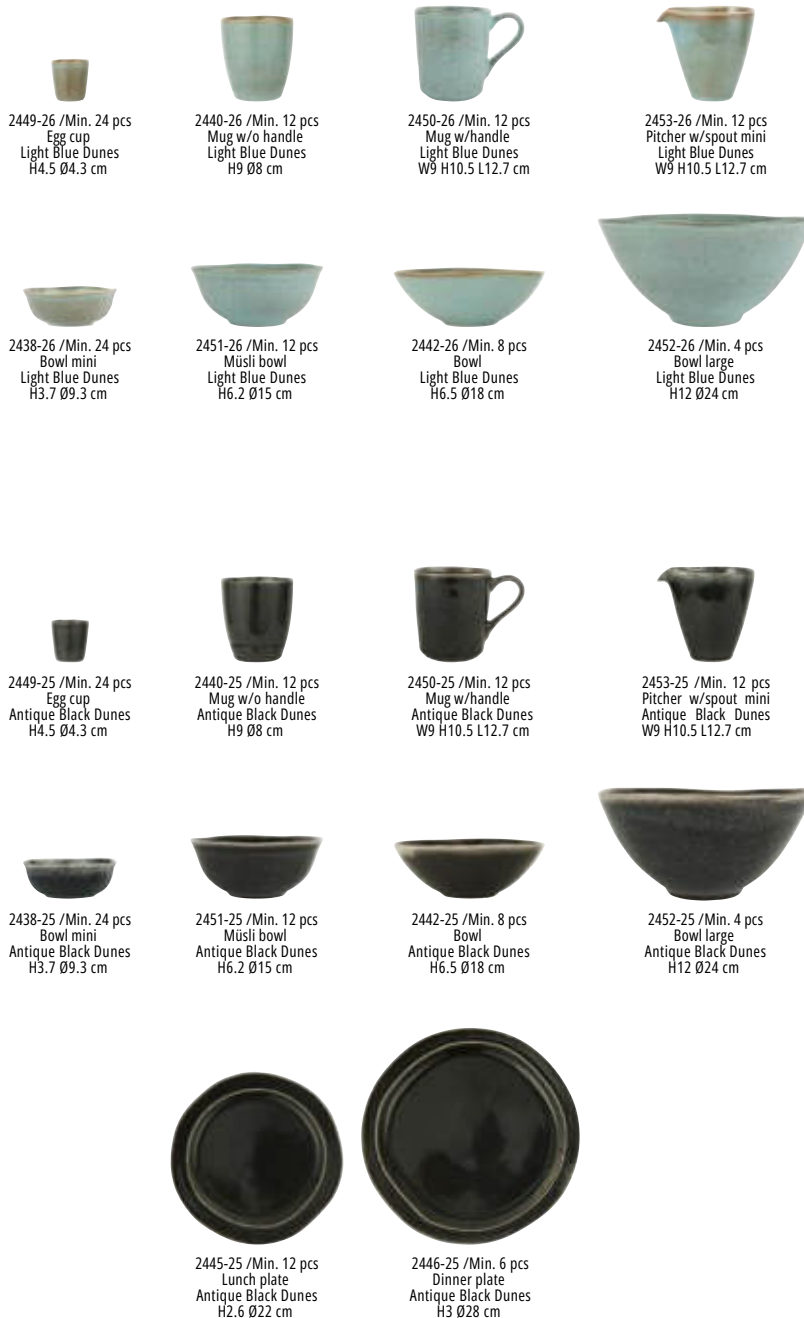

DUNES stoneware

Dunes is stoneware in beautiful, organic shapes, where the glaze takes on a charming, unique expression when it is burned.

Set a personal table by stacking the lovely bowls on top of the fine plates for a decorative combination. Or play with a mix of several colours.